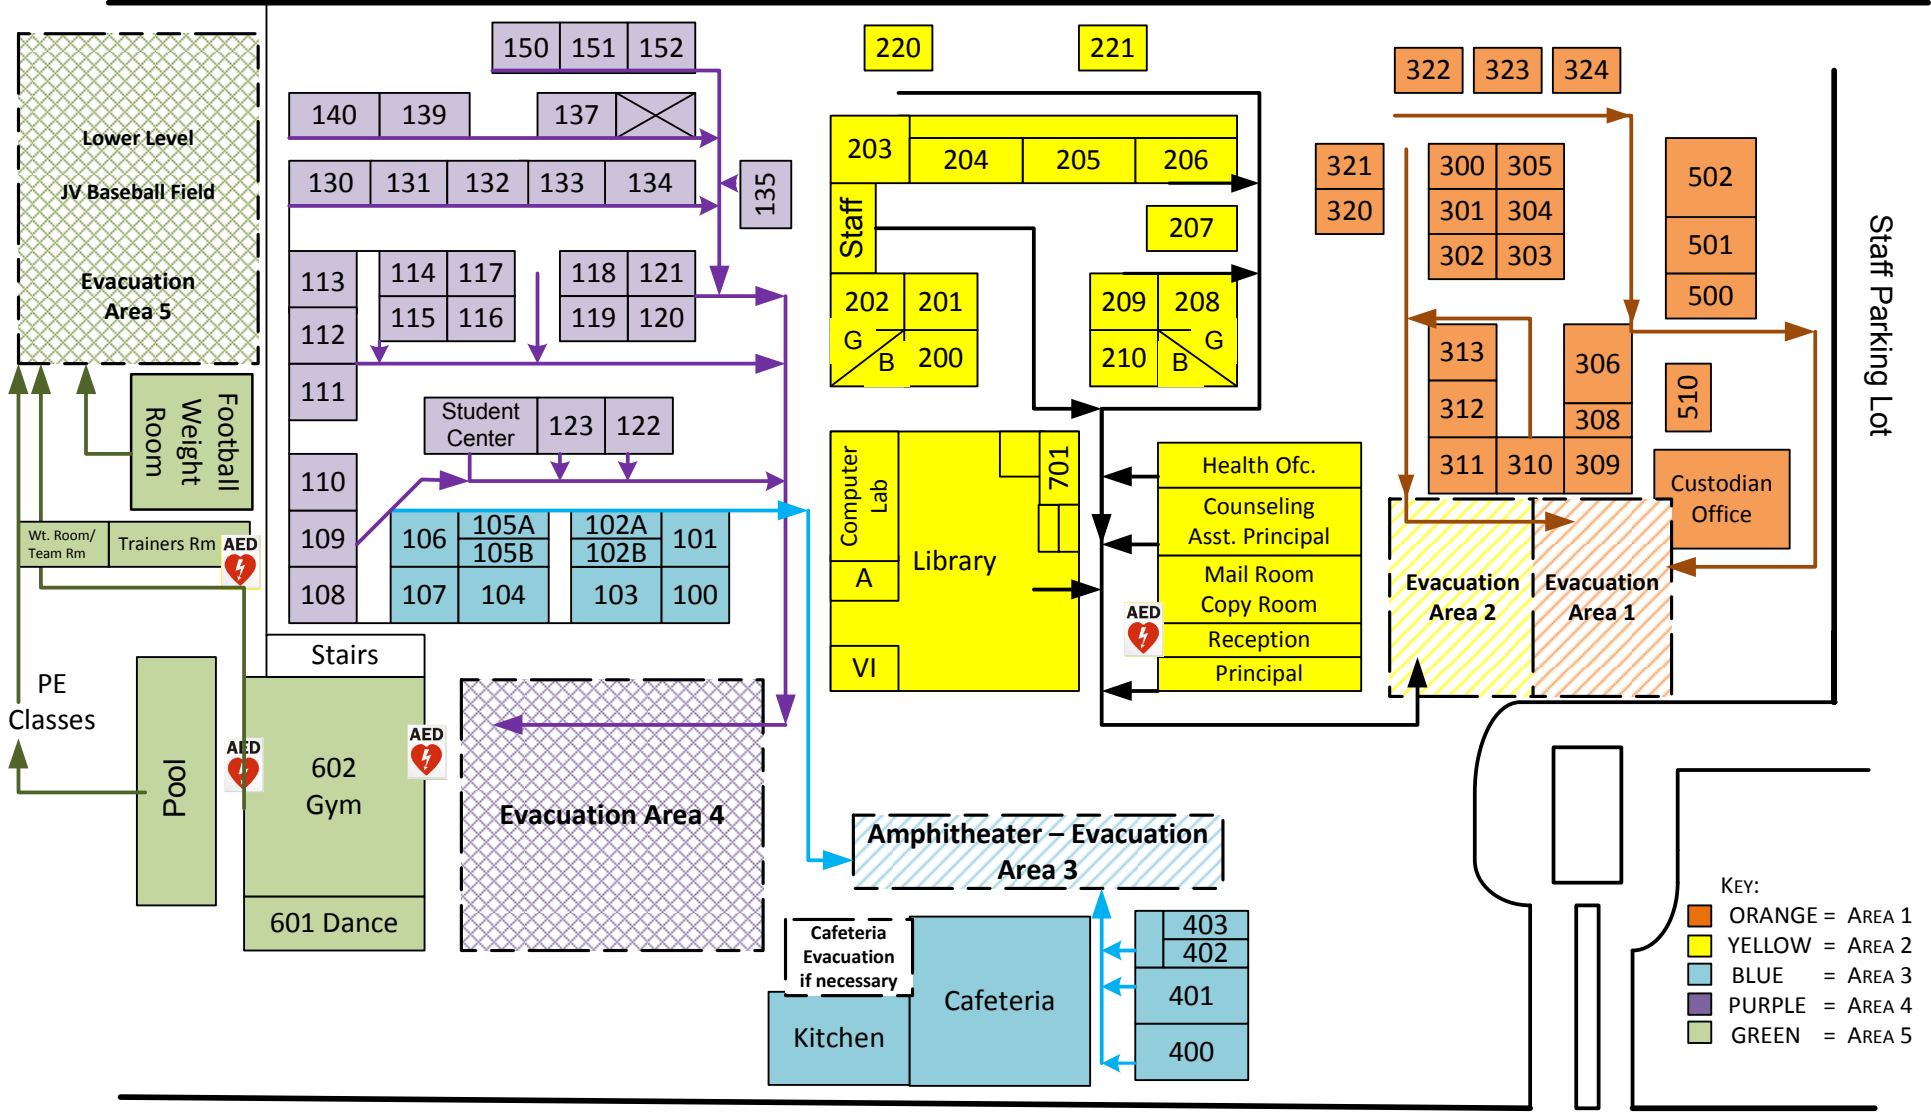

Canyon High School

220 S. Imperial Highway
Anaheim Hills, CA 92807

Phone: 714.532.8000
Fax: 714.628.0381

Web: www.orangeusd.org/canyon/index.asp

Imperial Highway

- KEY:
- ORANGE = AREA 1
 - YELLOW = AREA 2
 - BLUE = AREA 3
 - PURPLE = AREA 4
 - GREEN = AREA 5